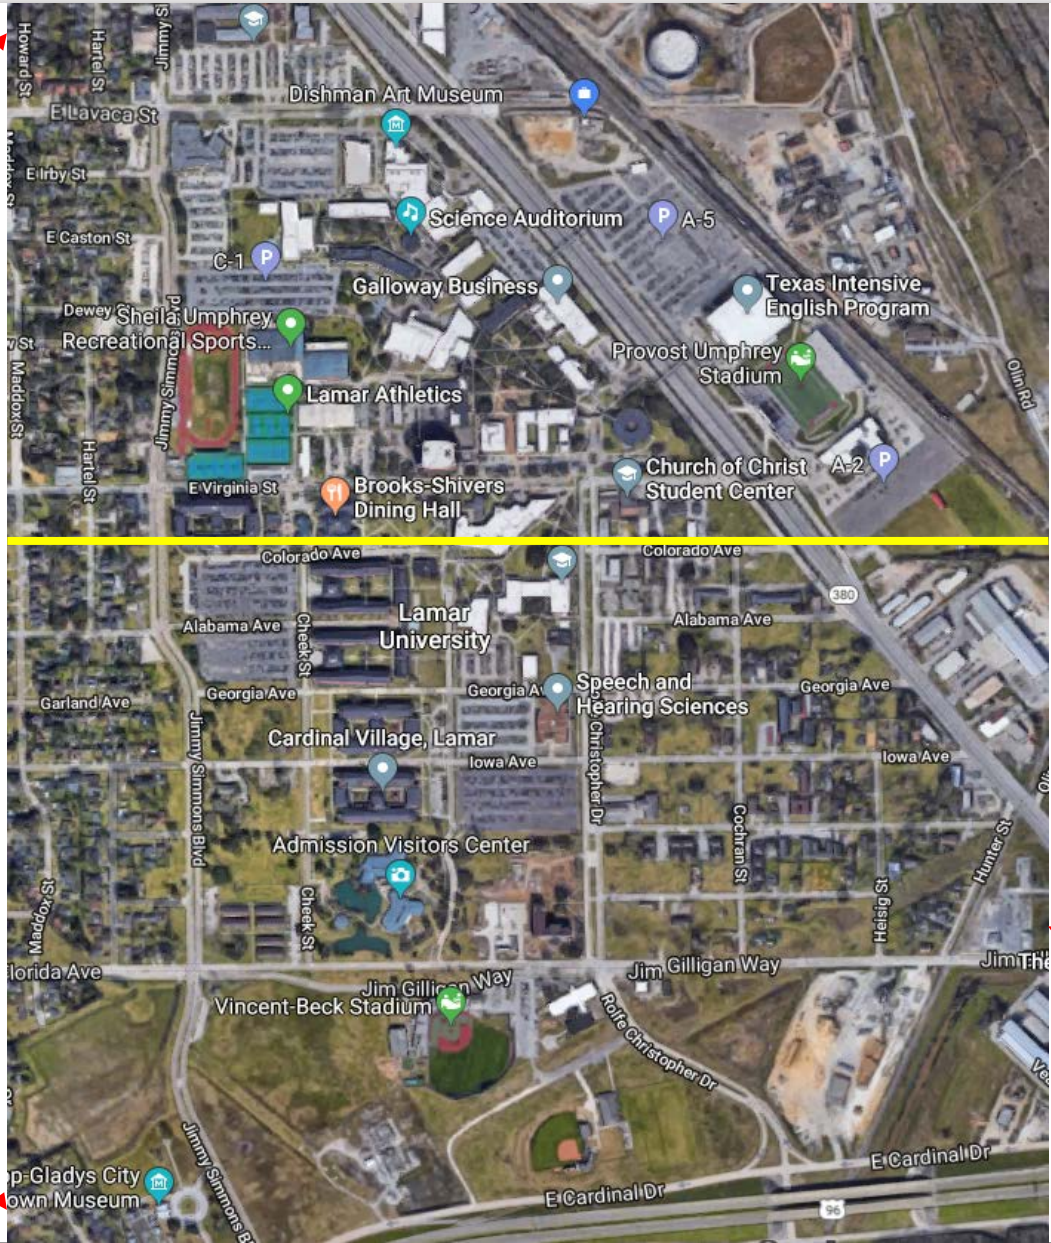

LAMAR CARTS

LAMAR VEHICLE #	YEAR	DESCRIPTION	DEPARTMENT	CATEGORY	LU TAG #
36	2016	YAMAHA GOLF CART	UNRECPC	CART	111049
37	2017	ENGINE # FJ400DE155137	INFOTECH	CART	113118
38	2017	ENGINE# FJ400DE155136	INFOTECH	CART	113117
39	2017	EVOLUTION 8 PASSENGER CARRIER	ENROLL	CART	113048
40	2017	EVOLUTION 8 PASSENGER CARRIER	ENROLL	CART	113049
41	2018	JD GATOR	ATHLETBUS	CART	115025
42	2019	CLUB CAR CARRYALL 700E	SETCTR	CART	115151
43	2019	KAWASAKI MULE	CUSSCS	CART	117538
44	2018	KUBOTA RTV500	GROUNDNS	CART	115209
45	2020	CLUB CAR CARRYALL	CUSSCS	CART	117911
46	2016	EZ GO MPT 1200	FLEET	CART	111260
47	2019	KAWASAKI MULE	FACILITIES	CART	117537
48	2020	KUBOTA RTV-X900	FACILITIES	CART	118381
49	2020	KUBOTA RTV-X900	FACILITIES	CART	118380
50	2020	KUBOTA RTV-X900	IT	CART	118290
51	2021	KAWASAKI -KAF620WMFNN	UNIVERSITY ADVANCEMENT	CART	
52	2021	CLUB CAR - 6 PASSENGER	WELCOME CENTER	CART	118483
53	2021	CLUB CAR - 6 PASSENGER	WELCOME CENTER	CART	118482
54	2022	FZGO S4 EXPRESS	REAUD BLDG.	CART	

LAMAR UNIVERSITY

ZONE "A"

The following pages indicate where each vehicle and cart will be parked in the event of a natural disaster. The vehicles and carts are identified by department and/or Lamar Vehicle number

ZONE "B"